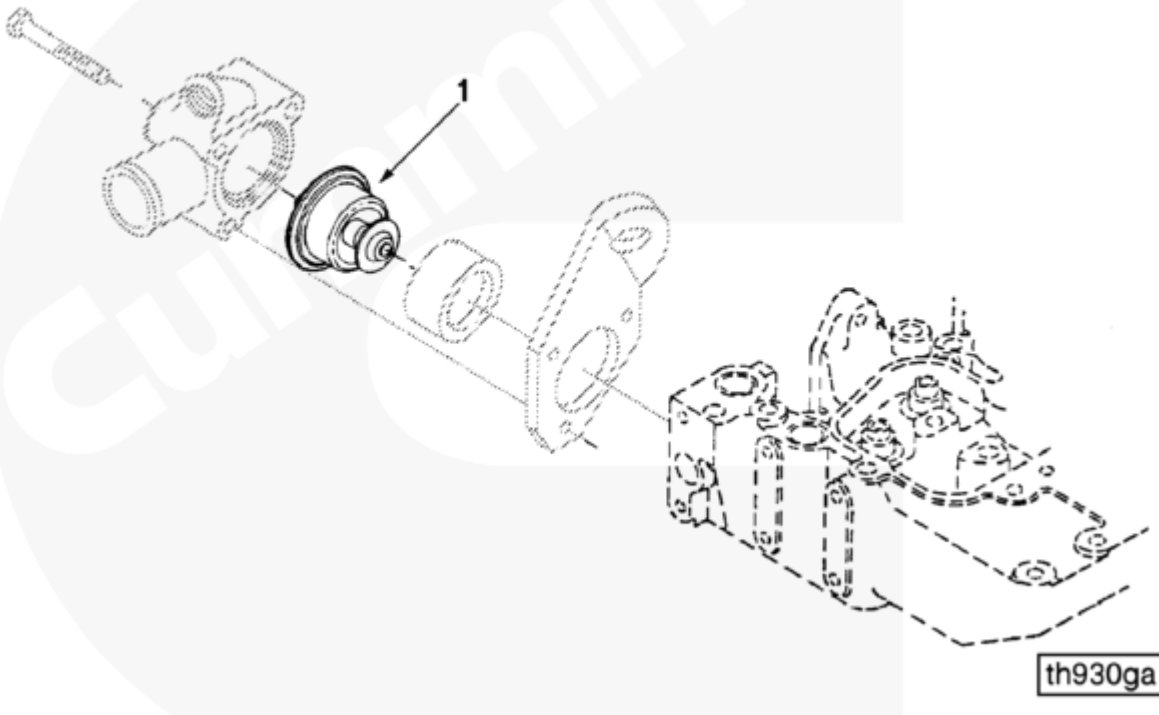

Cummins Inc

SMALL | MEDIUM | LARGE

Cart	Ref No	Part Number	Part Description	Required	Remarks
View My Cart					

		EC9001-02	Thermostat		Thermostat...(More)
					Thermostat Opening Temp: 83
					Deg C
					Number of Thermostats: 1
					Vented Thermostat: Yes
					Vented Type: Jiggle Pin
<input type="checkbox"/>		3802273	Thermostat Kit	1	
<input type="checkbox"/>	1	3917324	Thermostat	1	
<input type="checkbox"/>		3923331	Thermostat Housing Cover Gasket	1	